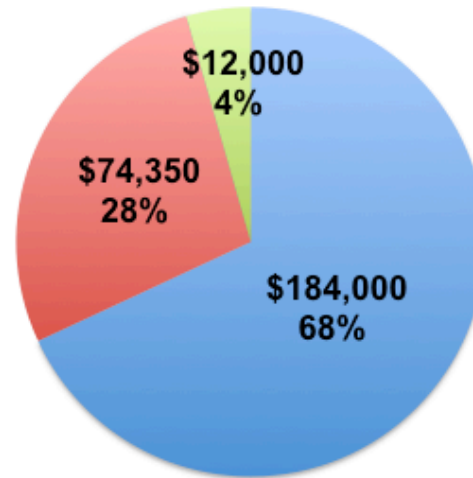

2015/2016 Total Proposed Expenditures = \$270,350

■ Teachers & Classrooms ■ School Campus & Programs ■ Foundation Ops & Administration

2015/2016 Proposed for Teachers & Classrooms = \$184,000

■ Teachers & Support ■ Classroom Supplies
■ Classroom Books & Curriculum ■ Accreditation & Certification
■ Fieldtrips