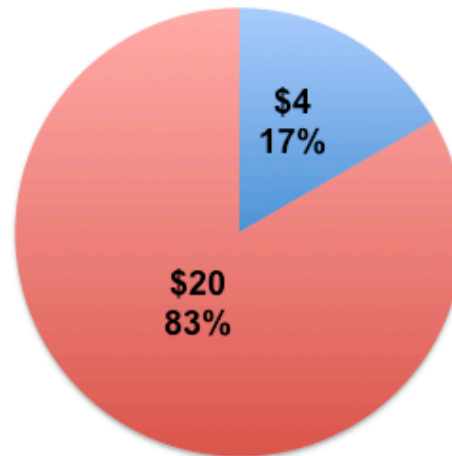

2015/2016 Per Student Budget for Foundation Ops & Admin = $24

- School Administration
- Foundation Operations