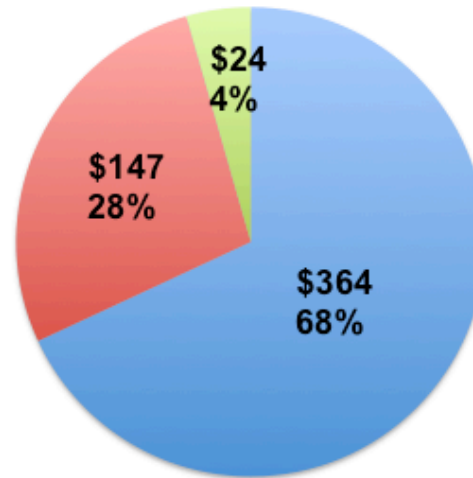

2015/2016 Per Student Total Budget = $535

■ Teachers & Classrooms ■ School Campus & Programs ■ Foundation Ops & Administration