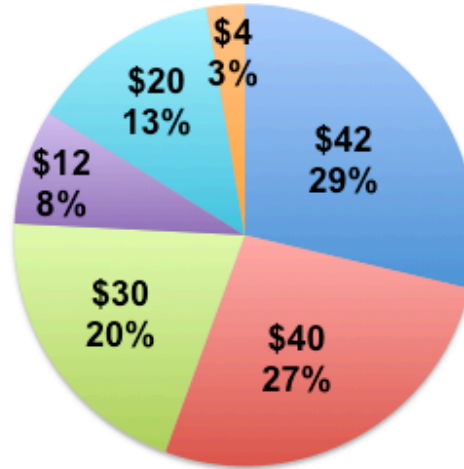

2015/2016 Per Student Budget for School Campus/Programs = $147

- School Library
- Campus & Facilities
- Lunch Program
- Technology & Equipment
- Science Program
- School Events