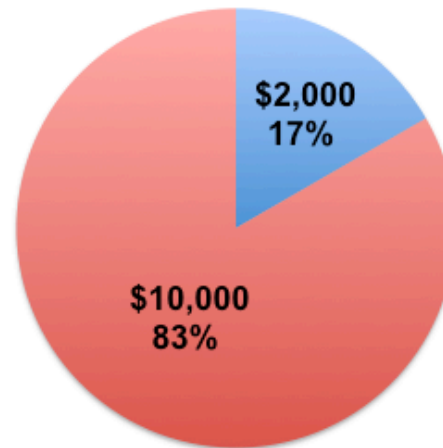

SANTA ROSA
FRENCH-AMERICAN
CHARTER SCHOOL

August 22, 2015

2015/2016 Proposed for School Campus & Programs = \$74,350

- School Library
- Campus & Facilities
- Lunch Program
- Technology & Equipment
- Science Program
- School Events

2015/2016 Proposed for Foundation Ops & Admin = \$12,000

- School Administration
- Foundation Operations

SANTA ROSA
FRENCH-AMERICAN
CHARTER SCHOOL

August 22, 2015

2015/2016 Per Student Total Budget = \$535