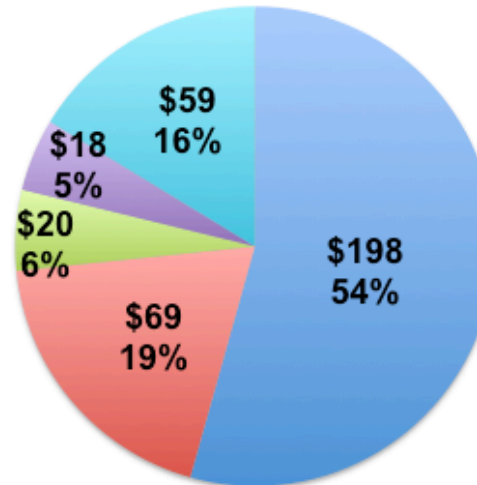

2015/2016 Per Student Budget for Teachers & Classrooms = $364

■ Teachers & Support ■ Classroom Supplies
■ Classroom Books & Curriculum ■ Accreditation & Certification
■ Fieldtrips