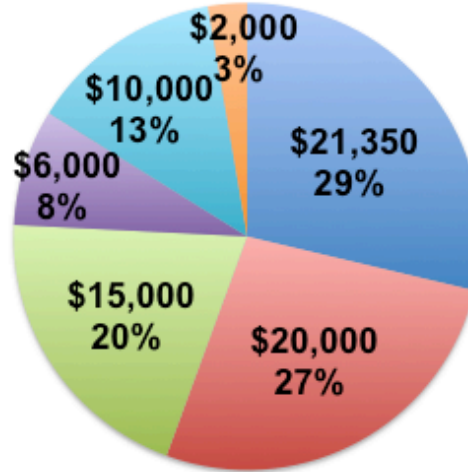

2015/2016 Proposed for School Campus & Programs = $74,350

- School Library
- Campus & Facilities
- Lunch Program
- Technology & Equipment
- Science Program
- School Events