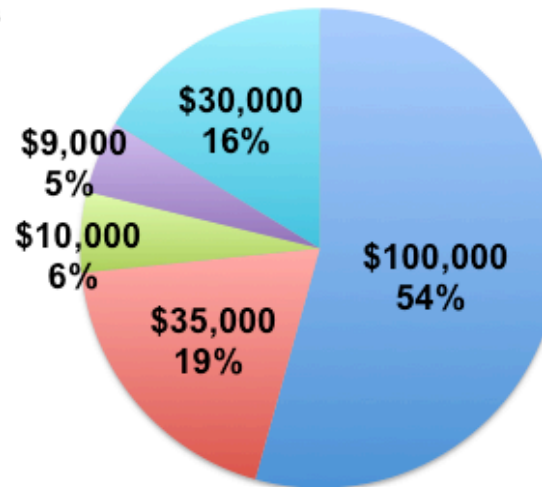

2015/2016 Total Proposed Expenditures = \$270,350

■ Teachers & Classrooms ■ School Campus & Programs ■ Foundation Ops & Administration

2015/2016 Proposed for Teachers & Classrooms = \$184,000

■ Teachers & Support ■ Classroom Supplies
■ Classroom Books & Curriculum ■ Accreditation & Certification
■ Fieldtrips