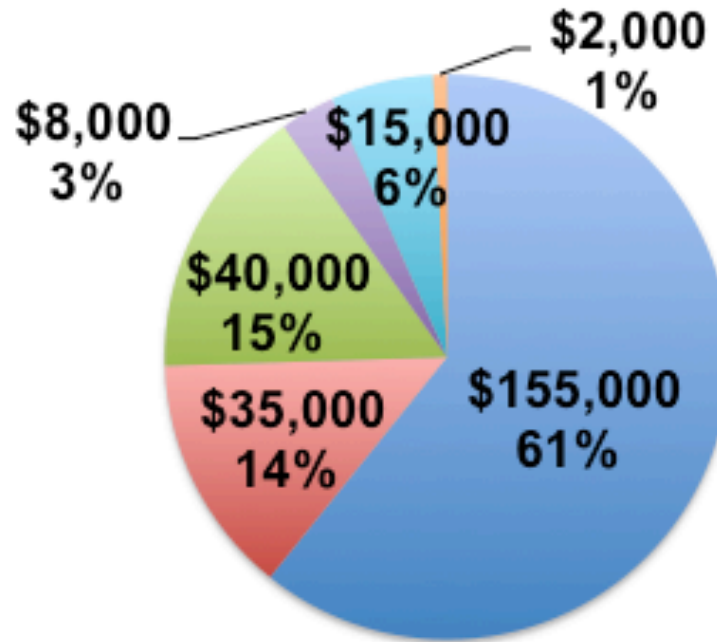

2015/2016 Total Planned Revenues = $255,000

- Family Giving
- Corporate Giving
- Events (Net)
- Merchant Programs
- Grants
- Merchandise Sales (Net)